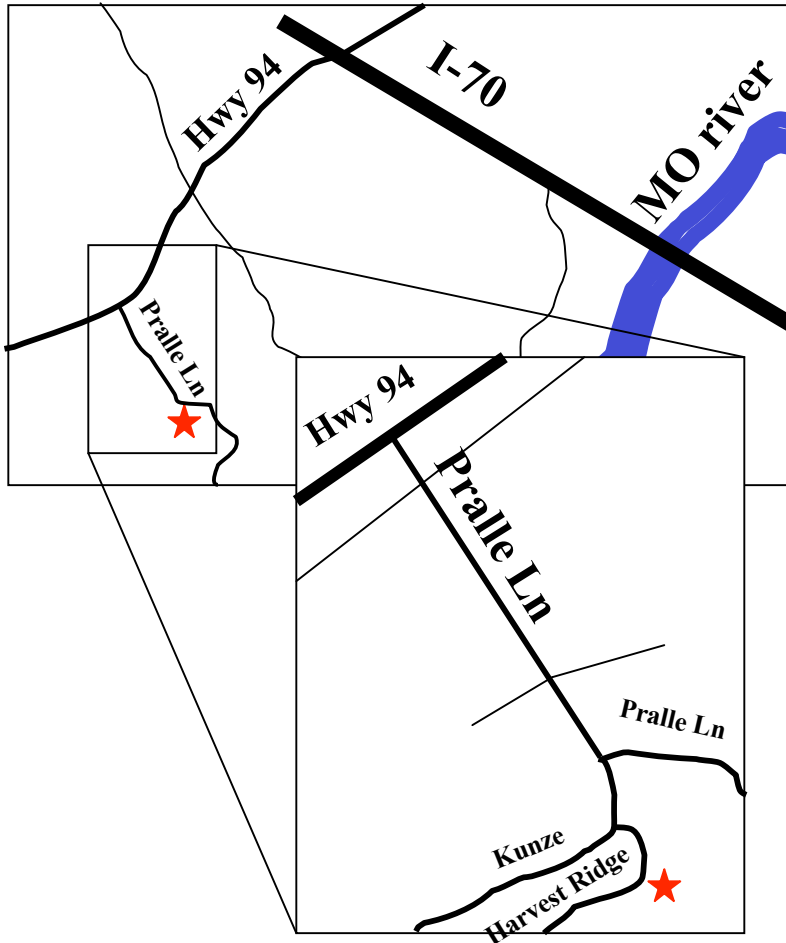

# Harvest Ridge Thank you Concert

Harvest Ridge Elementary, St. Charles, MO

When:

Wednesday  
December  
**12**  
2007

Play

Time:

2:30 a.m.  
Arrive by 2:00

Bring:

Directions: You know where to Go!!!!

- South on HWY 94 West from I-70 to Pralle
- Left, South on Pralle, for approx. a half a mile.
- At the light Pralle turns left, however, continue straight on Kunze.
- Left on Harvest ridge, the school will be on your left