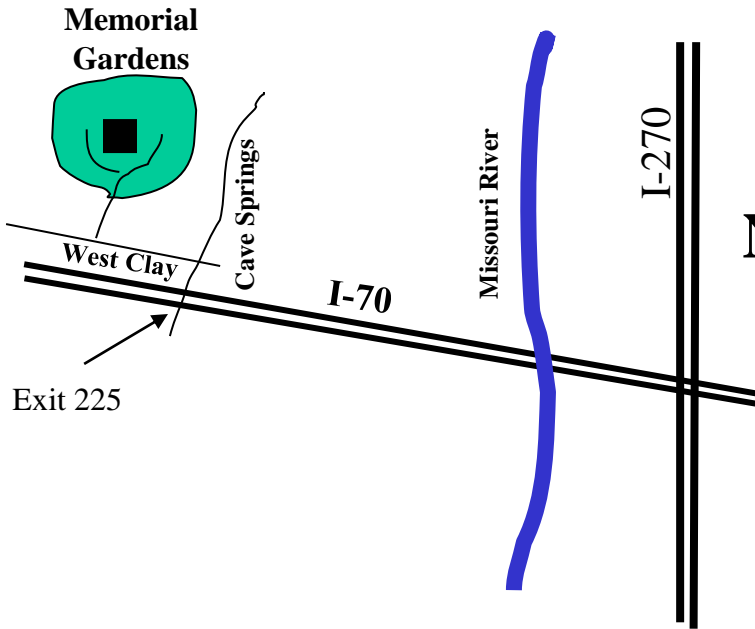

St. Charles Memorial Gardens

3950 West Clay, St. Charles, MO 63301

When:

Sunday
MAY
26
2024

Ready Time:

1:15pm

Directions:

- West on I-70 to Cave Springs Rd (Exit 225)
- North on Cave Springs to West Clay (first stop light north of Hwy I-70).
- Left on West Clay to St. Charles Memorial Garden on the right (Approx. 0.2 miles)
- You will be directed where to go when you pull into the main entrance. Let them know you are with the band.

We will be playing under the band tent to the west of the main tent. In the event of rain, we'd expect to move to the porch on the side of the memorial center building.

We play before and after the ceremony which starts at 2PM. We will also play "Space Force March" / Armed Forces Salute" during the ceremony.