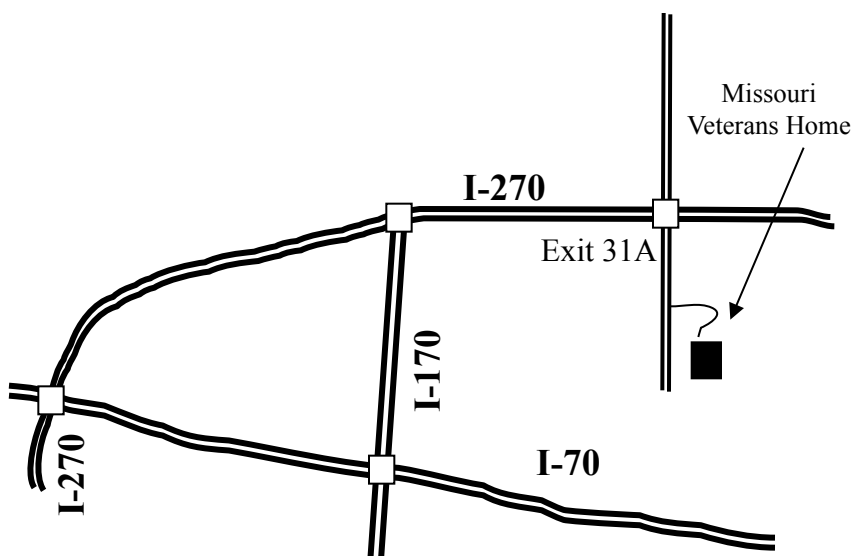

Missouri Veterans Home

10600 Lewis & Clark Blvd (Hwy367) 63136

When:

Play
Time:

Bring:

Directions:

From the West:

- Go North and East on I-270 to Hwy 367 South, Exit 31A
- South on Hwy 367, less than a quarter mile and turn left into the Home's grounds.

From the South:

- North on I-170 to I-270
- East on I-270 to Hwy 367 South, Exit 31A
- South on Hwy 367, less than a quarter mile and turn left into the Home's grounds.

Parking: park in front if possible. More parking to the left side of the building. We play behind the building, around the side to the right. Plan to walk it. The righthand side is the same area for the firetruck access, so it has to be clear of vehicles most of the time.