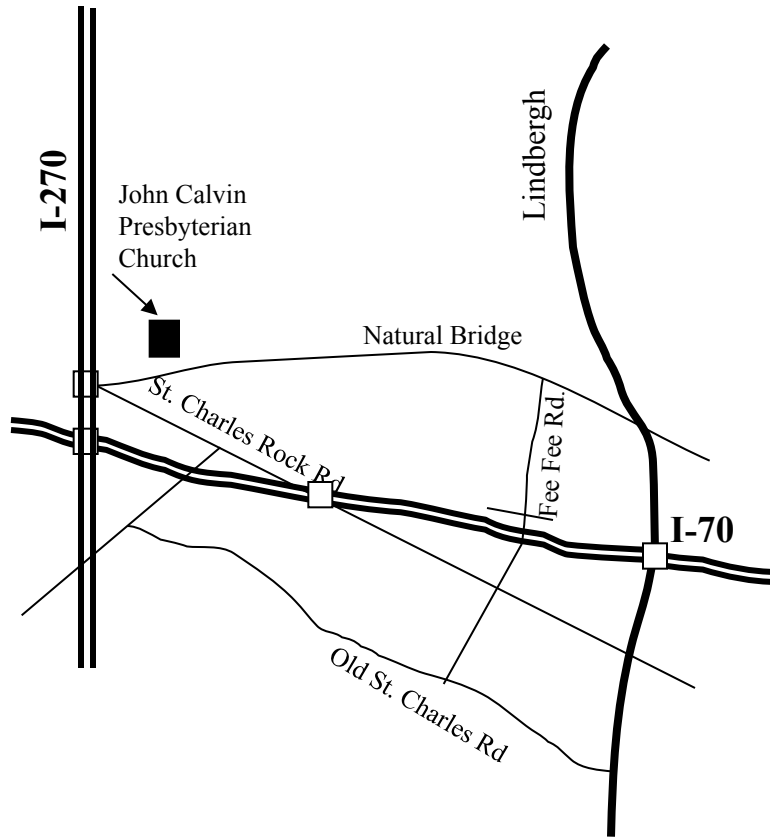

# John Calvin Presbyterian Church

12567 Natural Bridge Road, Bridgeton MO 63044

When:

Play  
Time:

Bring:

**Directions:**

- exit from I-270 at St. Charles Rock Road
- Location is just east of the intersection of St. Charles Rock Road and Natural Bridge Road
- watch for quick turn at Natural Bridge Road, if approaching from the west
- building formerly housed a Circuit City store