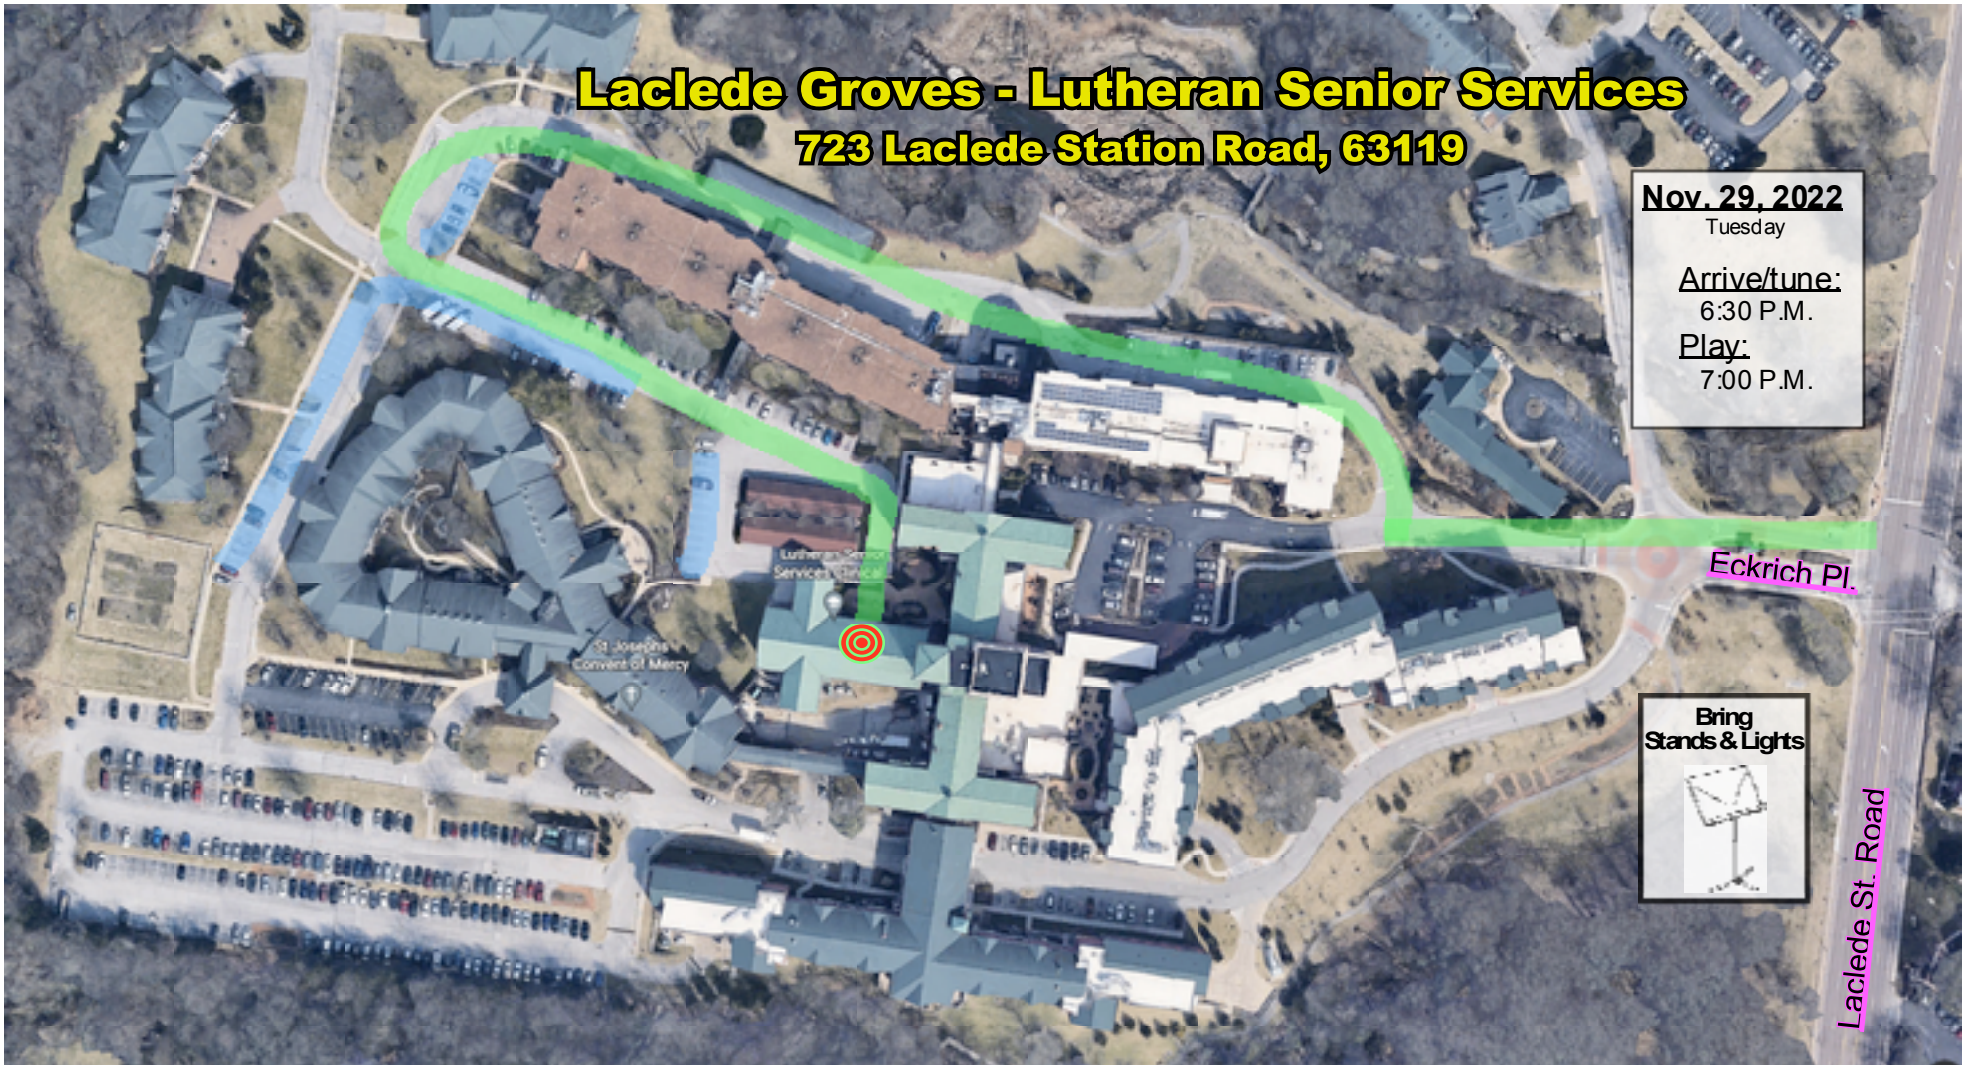

GIG SHEET

Laclede Groves Senior Living Community November 29, 2022

What: Holiday Concert

When: Tuesday, November 29, 2022
7-8 pm (6:30-ready to tune/warm up)

Where: Laclede Groves Senior Living Community*
Auditorium (This is a large campus, see map for location.)
723 Laclede Station Road, St. Louis, MO 63119
This is a non-traditional set-up with a few people onstage and the rest on the floor. Please be flexible.

Laclede Groves - Lutheran Senior Services

723 Laclede Station Road, 63119

Nov. 29, 2022
 Tuesday
Arrive/tune:
 6:30 P.M.
Play:
 7:00 P.M.

Auditorium - where we will play

Route to Auditorium & Instrument drop-off

- North/South on I-270 to I-44
- East on I-44 to Exit 282 (Murdock/Laclede)(Approx. 6.1 mi.)
- South on Laclede Station Rd to Eckrich Pl. (Approx. 1.3 mi.)
- Right Eckrich Pl. into Laclede Groves

From 1-270/Watson Rd.:

- North/South on I-270 to I-44
- East on I-44, keep right follow signs for MO-366 E/Watson Rd. (Approx. .5 mi.)
- East on Watson to Laclede Station Rd (Approx. 4.3 mi.)
- Left on Laclede Stn. Rd to Eckrich Pl. (Approx. .7 mi.)
- Left on Eckrich Pl. into Laclede Groves