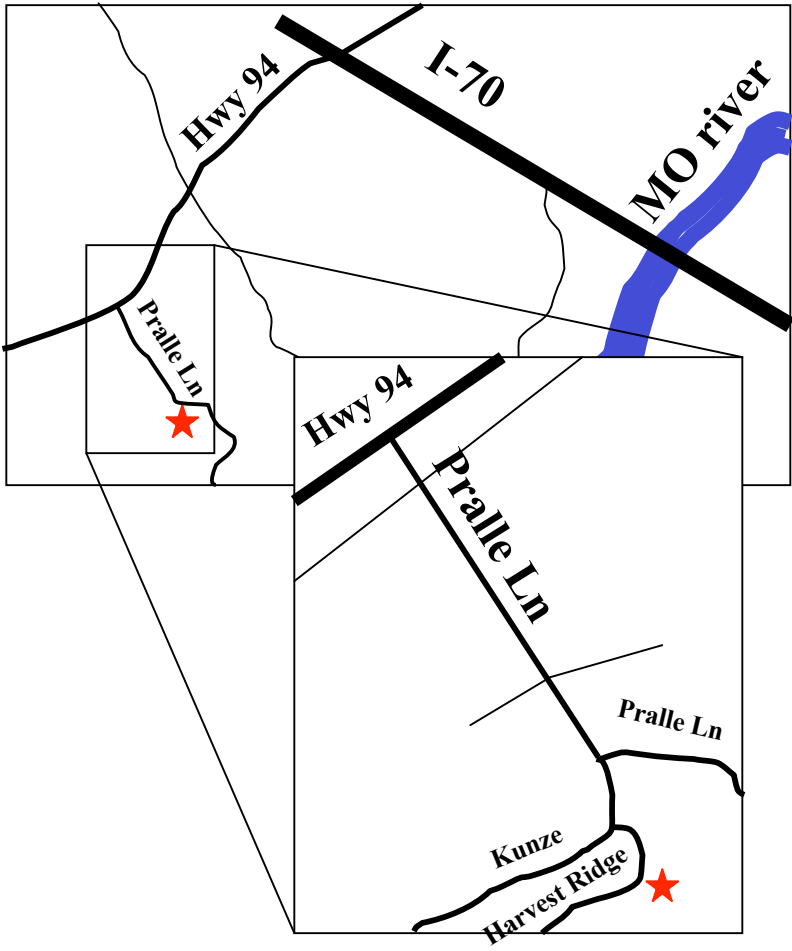

# Family & Friends Christmas Concert

Harvest Ridge Elementary, St. Charles, MO

When:

Tuesday  
December  
**1**  
2009

Play  
Time:

**7:30**

Bring:

- Directions: You know where to Go!!!!
- South on HWY 94 West from I-70 to Pralle
  - Left, South on Pralle, for approx. a half a mile.
  - At the light Pralle turns left, however, continue straight on Kunze.
  - Left on Harvest ridge, the school will be on your left