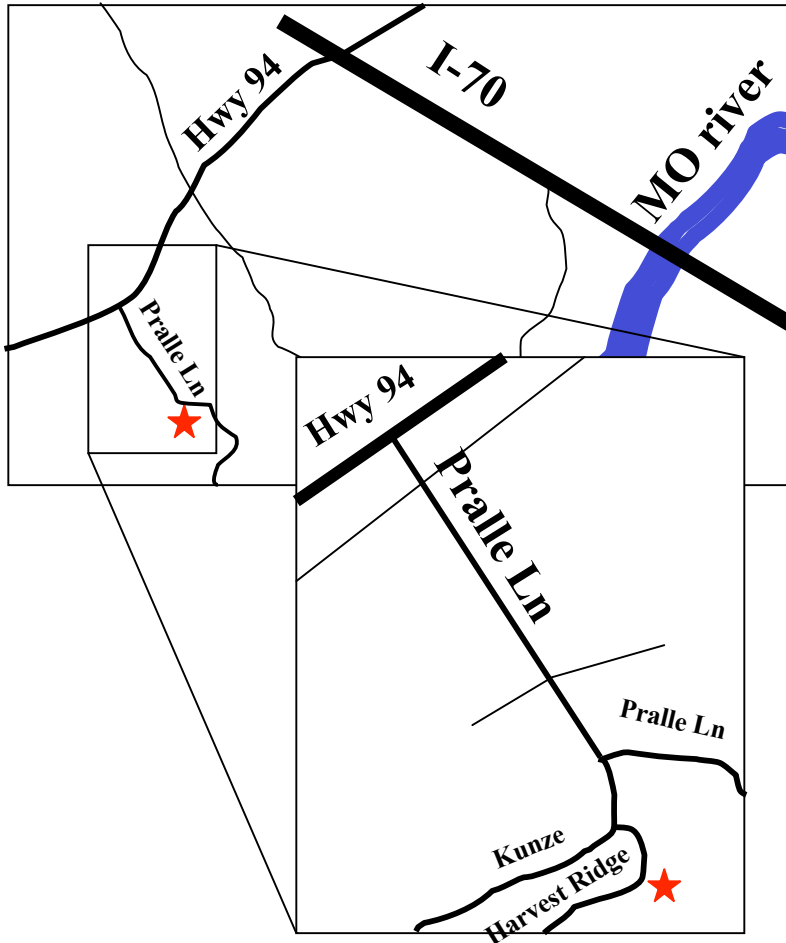

Harvest Ridge Thank you Concert

Harvest Ridge Elementary, St. Charles, MO

When:

Thursday
December
10
2009

Play

Time:

3:00 p.m.
Arrive by 2:30

Bring:

Directions: You know where to Go!!!!

- South on HWY 94 West from I-70 to Pralle
- Left, South on Pralle, for approx. a half a mile.
- At the light Pralle turns left, however, continue straight on Kunze.
- Left on Harvest ridge, the school will be on your left