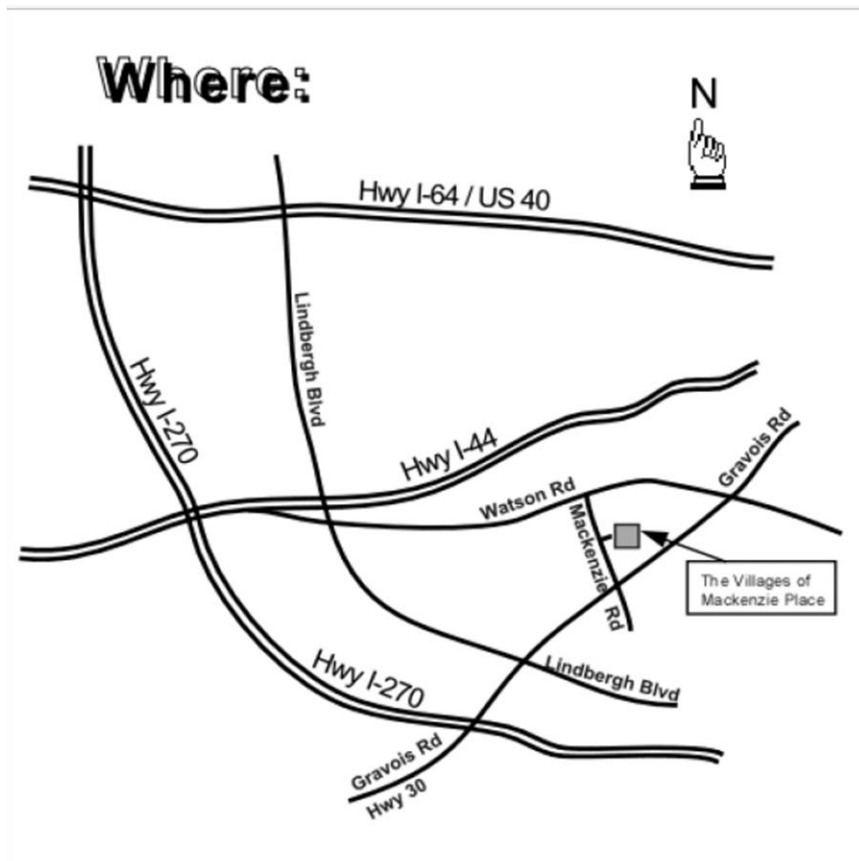

GIG SHEET

The Village at Mackenzie Place “Holiday Concert” December 12, 2023

When: Tuesday, December 12, 2023
7-8 pm (6:30 pm-ready to tune/warm-up)

Where: The Village at Mackenzie Place
8520 Mackenzie Rd, Affton, MO 63123
(Once in the building, veer to the right and the large community room is down the hall on the right.)

Parking: Parking around the building is tight. You may want to carpool.