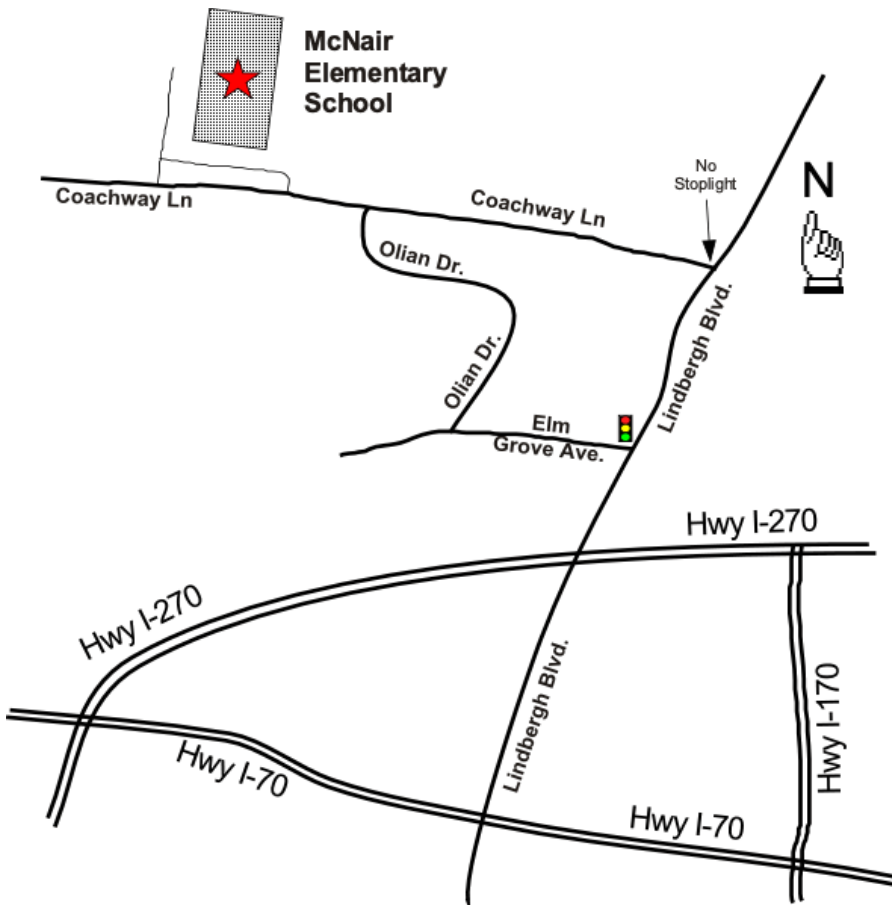

GIG SHEET

McNair Elementary School Holiday Concert Friday, December 15, 2023 585 Coachway Lane; Hazelwood, MO 63042

When: 9 am-Arrival Time to avoid buses (Percussion may come at 8:45 am)
9:30-10:15 am Concert time

Wear: Festive Holiday attire for you (and your instrument) OR Blue band shirts and black or navy-blue shorts, pants or skirt, or something similar.

Directions: From I-270, turn North on Lindbergh Blvd.

At the first stoplight, turn left on Elm Grove Ave. (There is a Phillips 66 on the left and a Walgreens on the right.)

Turn right on Olian where the road splits. Turn left on Coachway Lane. The school we will be down the road on the right. Go to the second driveway at the end of the semi-circle drive.

(Note: Your GPS may take you straight down Lindbergh to Coachway Lane to turn left. This is simpler, but there is no stoplight there and it may be difficult to cross traffic at this time of day, per Kathy.)