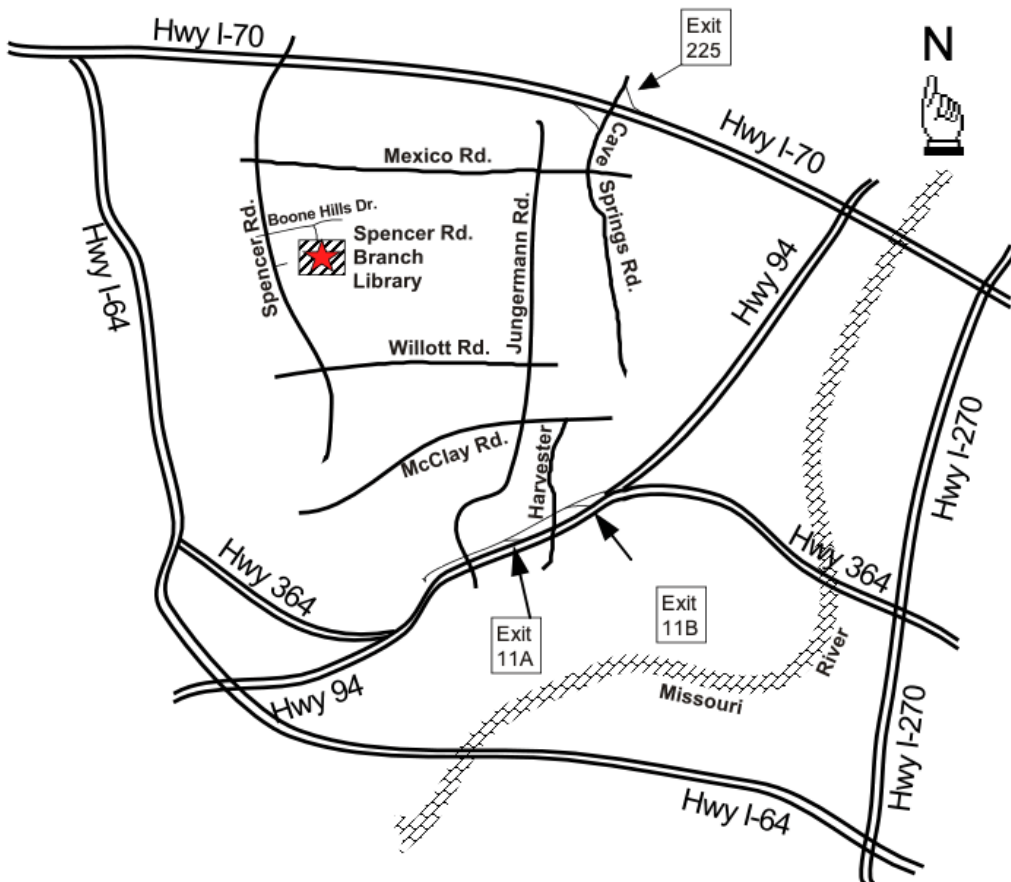

GIG SHEET
Spencer Road Branch Library
“Holiday Concert”
December 19, 2023
427 Spencer Rd, St Peters, MO 63376

When: 7-8 pm (6:30 pm-ready to tune/warm-up)

Audience: It is recommended that audience members register on the Library website to ensure a seat.
<https://stcharles.librarycalendar.com/event/live-library-after-hours-community-band-22643>

Where: St. Charles City-County Library, Spencer Road Branch

Parking: Park on the upper level which will take you directly into the top floor performance space with no steps. (From Spencer Road, turn on Boone Hills Drive which will take you to the suggested parking area.)

Bring/Cases: Music Stand and stand light (just in case). Chairs are provided.
There will be a room to store music cases across the hall from the performance space.