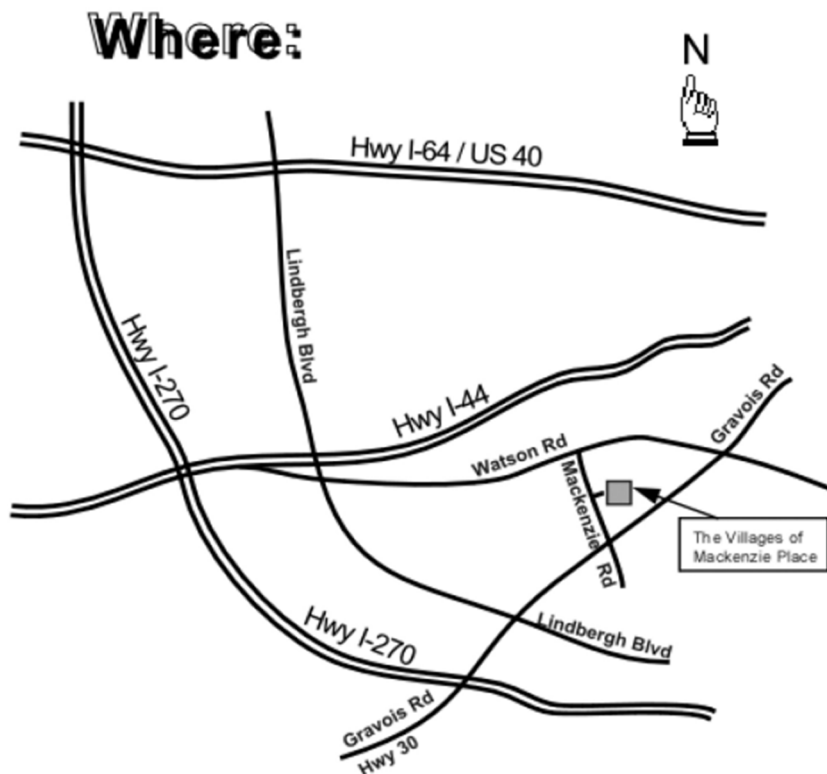

GIG SHEET

The Village at Mackenzie Place “Holiday Concert” December 20, 2022

When: Tuesday, December 20, 2022
7-8 pm (6:30 pm-ready to tune/warm-up)

Where: The Village at Mackenzie Place
8520 Mackenzie Rd, Affton, MO 63123
(Once in the building, veer to the right and the large community room is down the hall on the right.)

Parking: Parking around the building is tight. You may want to carpool.